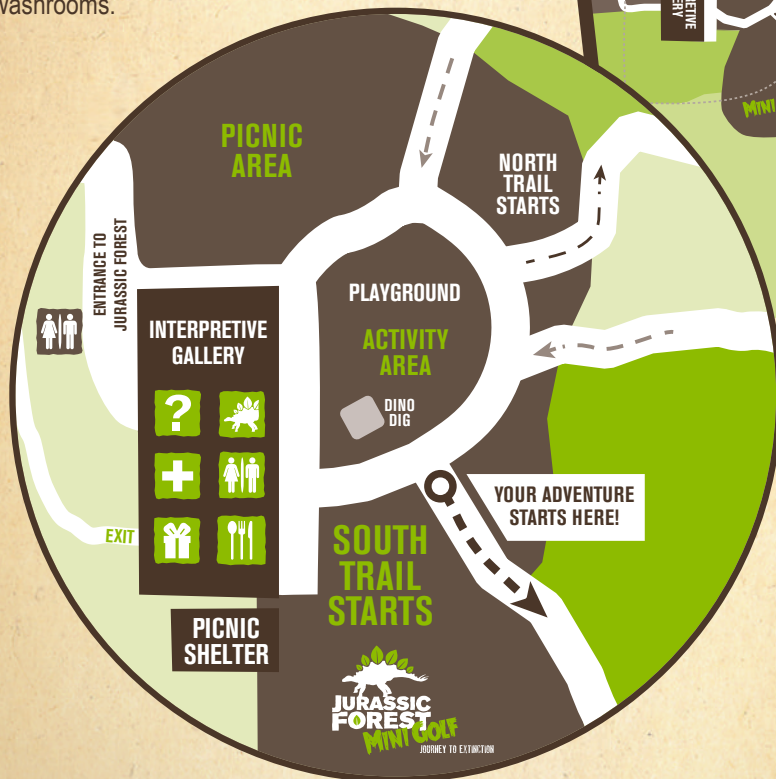

PARK MAP

LEARNING CENTRE BUILDING

Please visit the Learning Centre building to locate the following:

INTERPRETIVE GALLERY

GUEST SERVICES

Guest relations, seasonal membership sales, program booking information and donations.

FIRST AID/SECURITY

For emergencies, lost children or lost and found, go to Guest Services.

CONCESSION

Food and beverages available daily from 11:00AM - 5:00PM.

GIFT SHOP

WASHROOMS

Diaper changing facilities can be found in patio washrooms.

PARK INFORMATION

ACCESSIBILITY

Jurassic Forest is handicapped/stroller accessible.